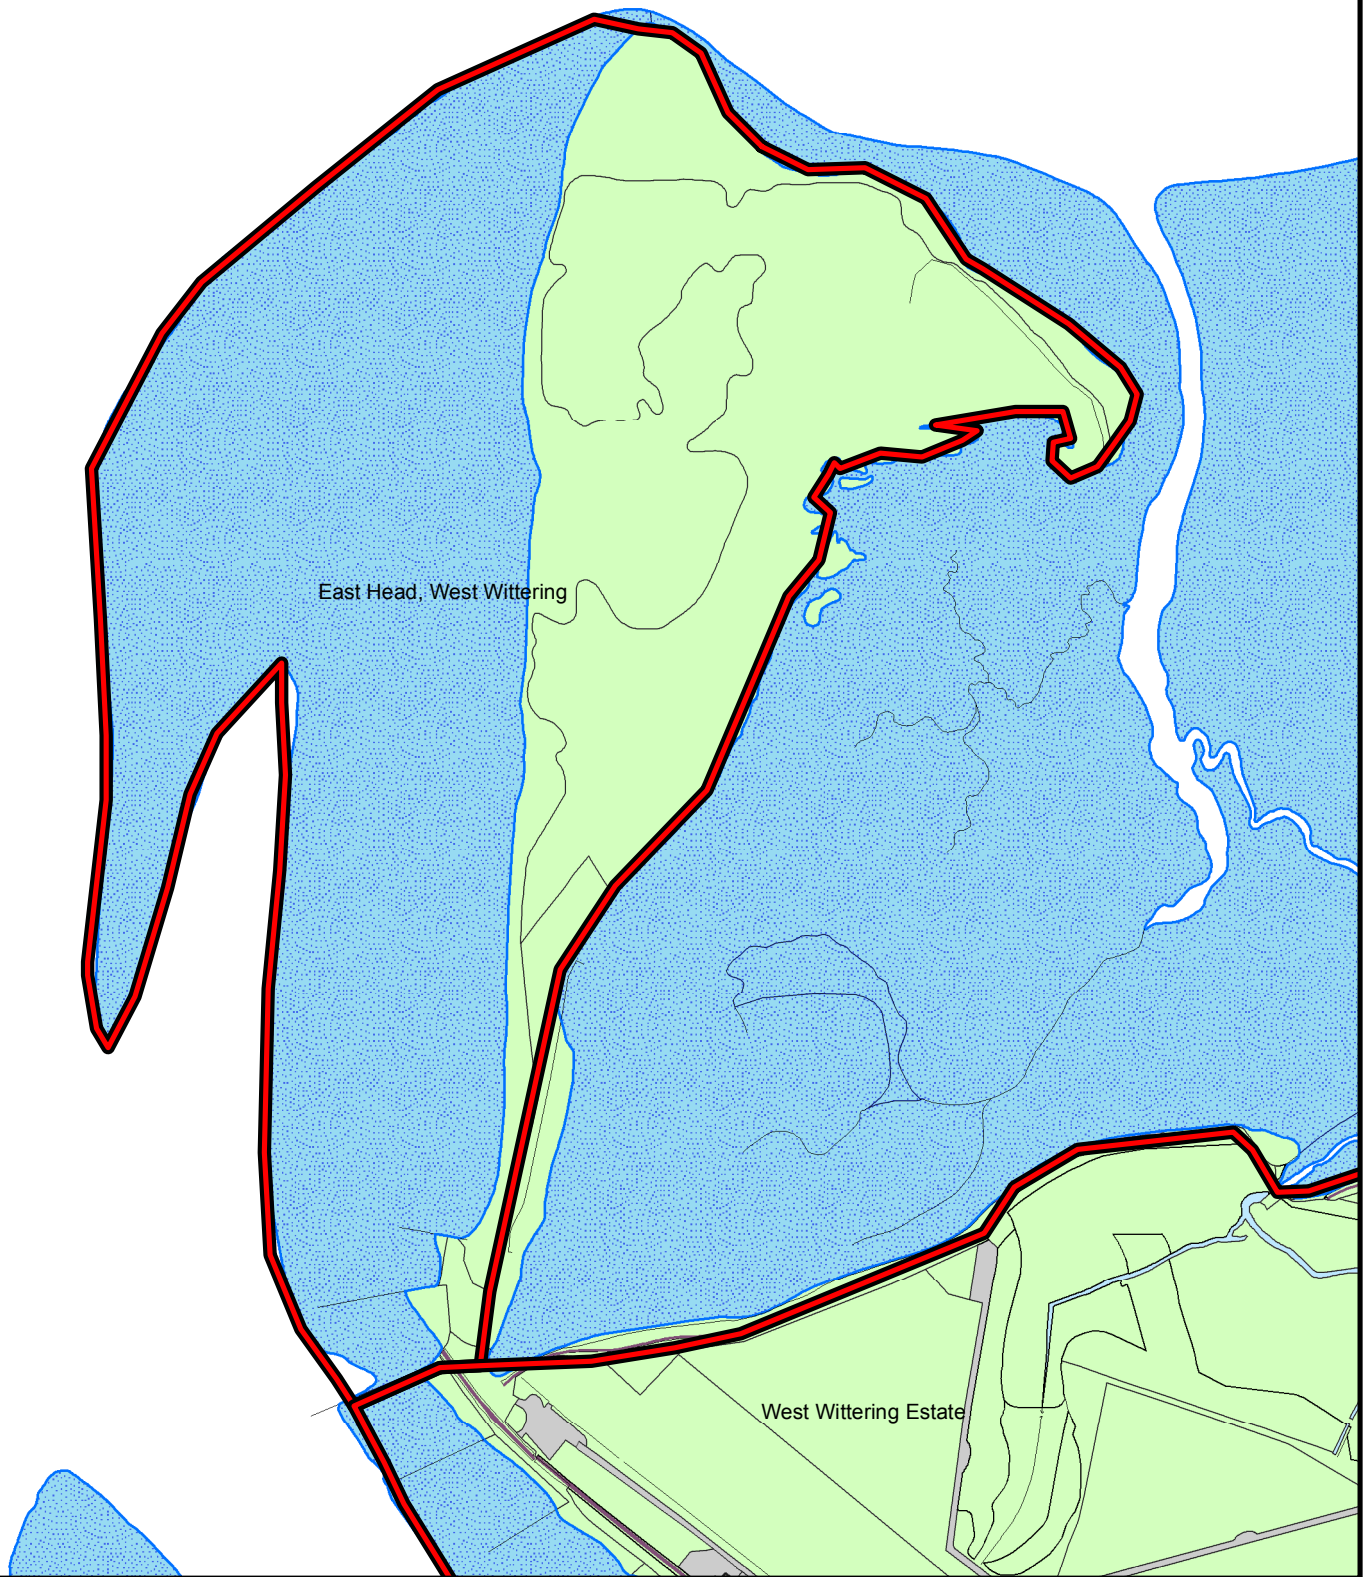

Location **Fernhurst Recreation Ground**

CDC PSPO – Control of Dogs 2017 - Fouling of Land by Dogs

Scale: 1:1,710

Plan 3

Date: 25/01/2017

Author: Mark Jennings

CHICHESTER DISTRICT COUNCIL

Location **Camelsdale Recreation Ground**

Plan 6

Date: 25/01/2017

Author: Mark Jennings

CHICHESTER DISTRICT COUNCIL

Location **Sports Area, Cowdray Ruins**

CDC PSPO – Control of Dogs 2017 - Fouling of Land by Dogs

Scale: 1:1,710

Plan 7

Date: 25/01/2017

Author: Mark Jennings

CHICHESTER DISTRICT COUNCIL

Location **West Wittering Estate**

CDC PSPO – Control of Dogs 2017 - Fouling of Land by Dogs

Scale: 1:9,030

Plan 8

Date: 25/01/2017

Author: Mark Jennings

CHICHESTER DISTRICT COUNCIL

Location **East Head, West Wittering**

CDC PSPO – Control of Dogs 2017 - Fouling of Land by Dogs

Scale: 1:5,910

Plan 9

Date: 25/01/2017

Author: Mark Jennings