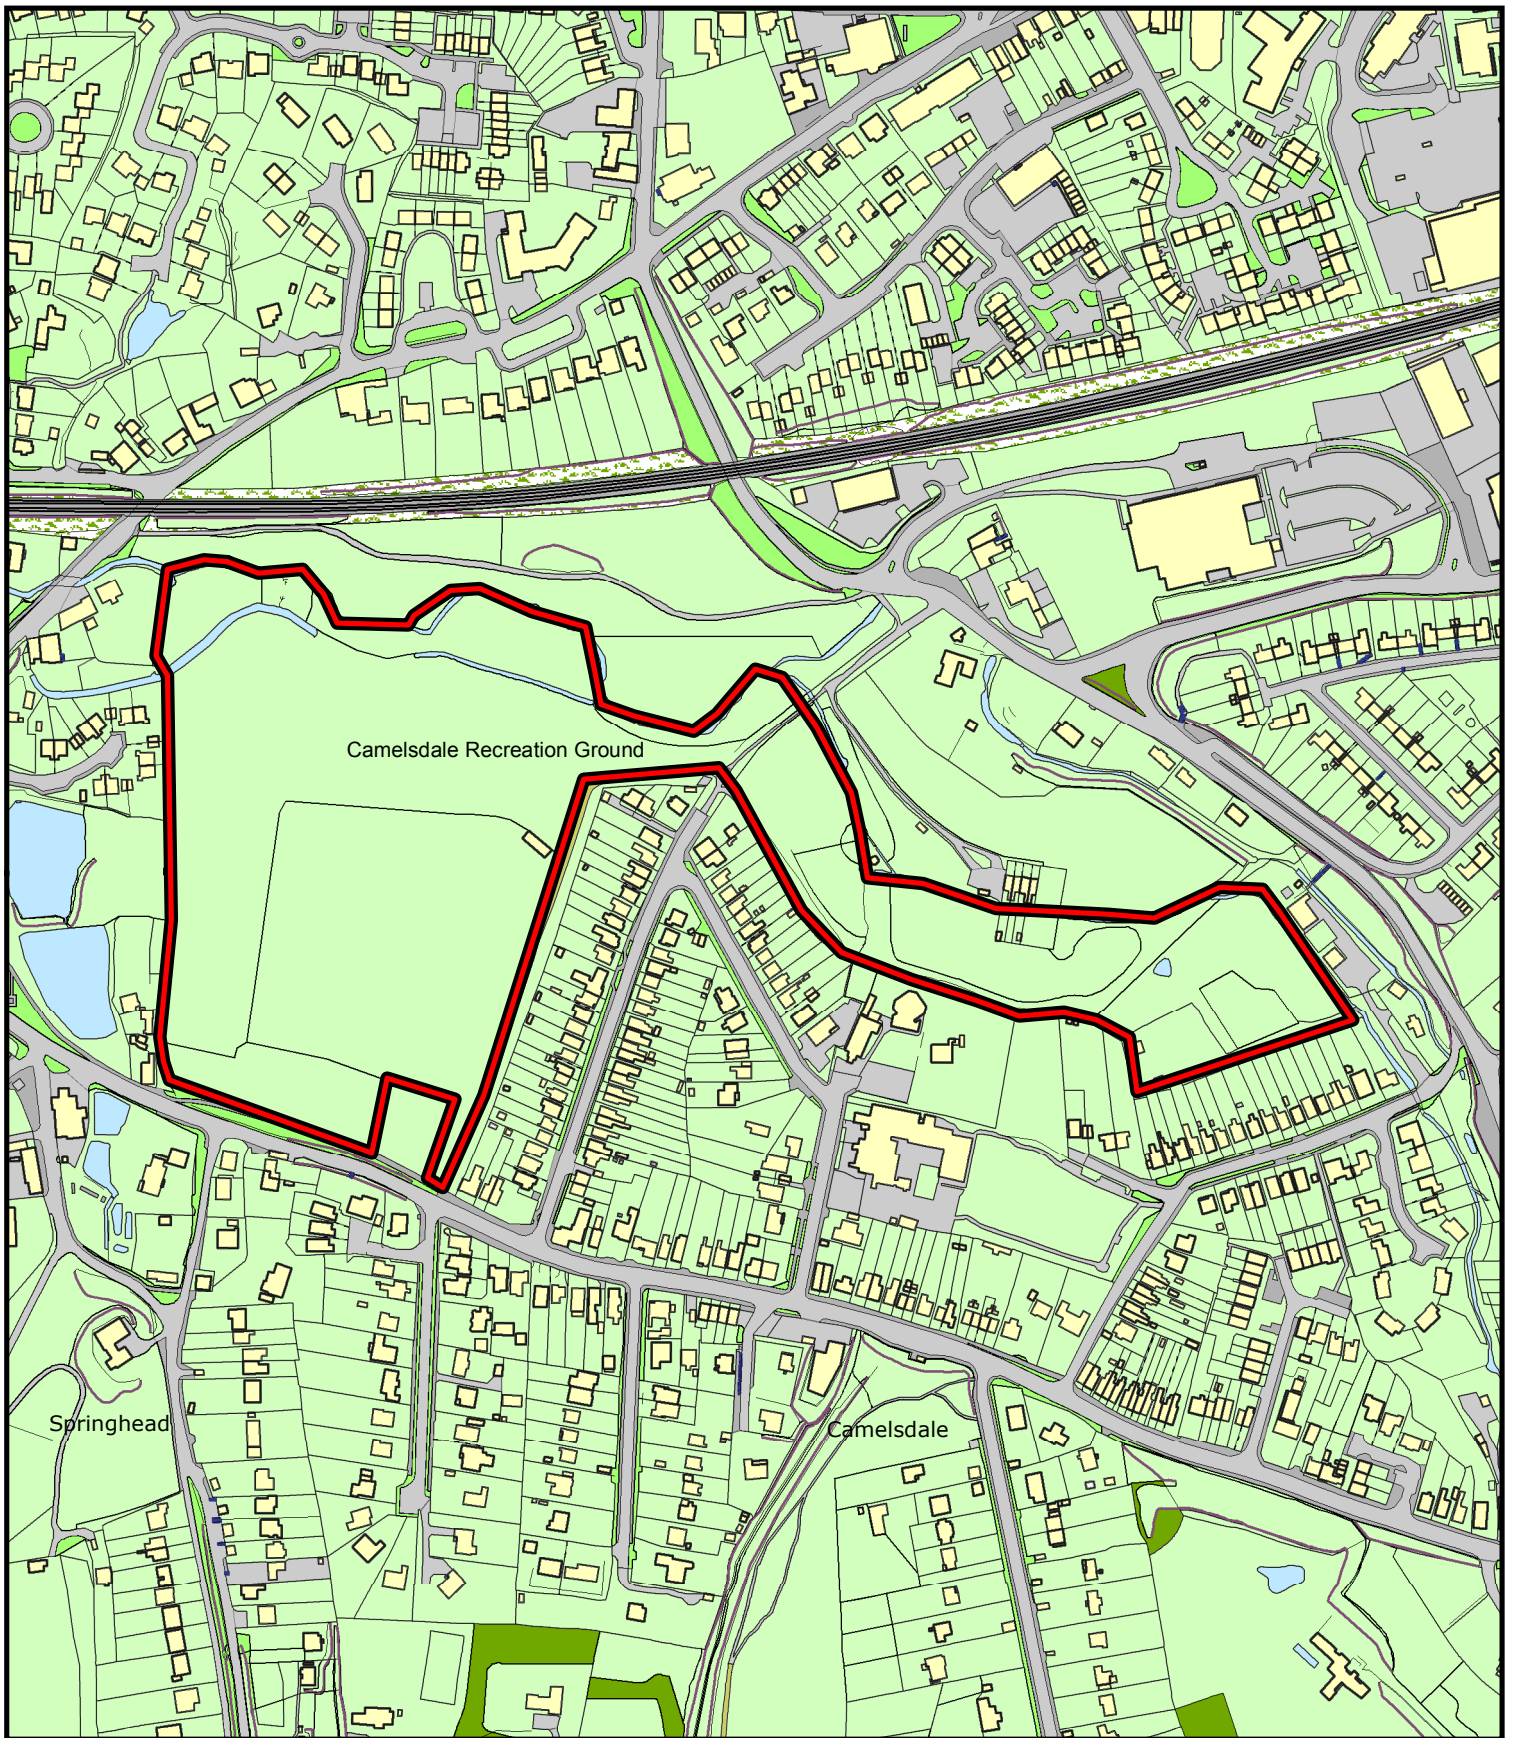

Location **Fernhurst Recreation Ground**

CDC PSPO – Control of Dogs 2017 - Fouling of Land by Dogs

Scale: 1:1,710

Plan 3

Date: 25/01/2017

Author: Mark Jennings

CHICHESTER DISTRICT COUNCIL

Location **Camelsdale Recreation Ground**

CDC PSPO – Control of Dogs 2017 - Fouling of Land by Dogs

Scale: 1:3,700

Plan 4

Date: 25/01/2017

Author: Mark Jennings

CHICHESTER DISTRICT COUNCIL

Location **Quay Meadow**

CDC PSPO – Control of Dogs 2017 - Fouling of Land by Dogs

Scale: 1:450

Plan 5

Date: 25/01/2017

Author: Mark Jennings

CHICHESTER DISTRICT COUNCIL

Location **Brandy Hole Copse**

CDC PSPO – Control of Dogs 2017 - Fouling of Land by Dogs

Scale: 1:3,810

Plan 6

Date: 25/01/2017

Author: Mark Jennings

CHICHESTER DISTRICT COUNCIL

Location **Sports Area, Cowdray Ruins**

CDC PSPO – Control of Dogs 2017 - Fouling of Land by Dogs

Scale: 1:1,710

Plan 7