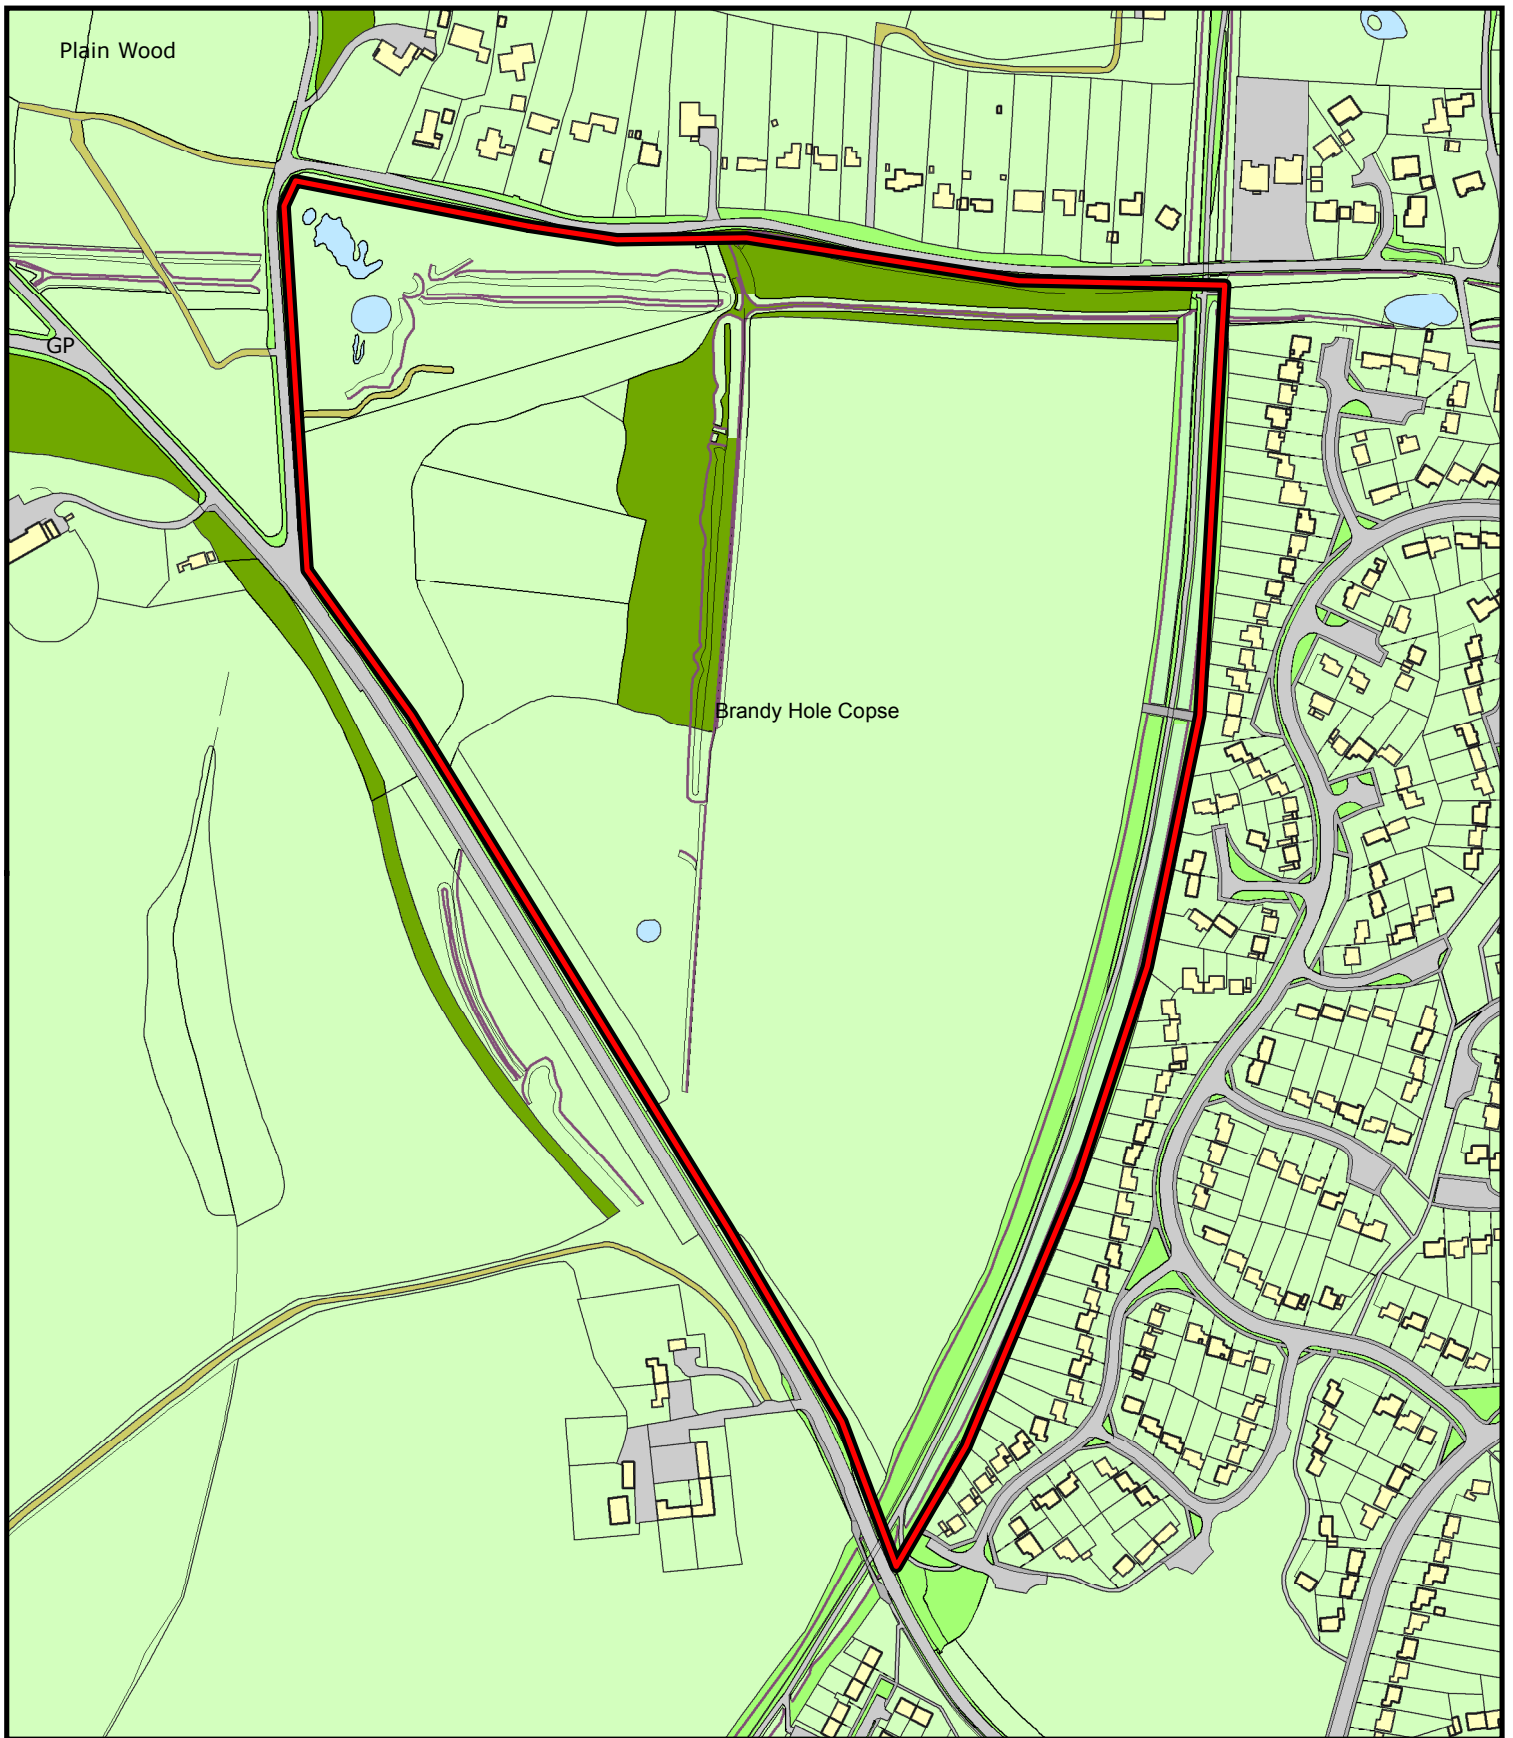

Location **Fernhurst Recreation Ground**

CDC PSPO – Control of Dogs 2017 - Fouling of Land by Dogs

Scale: 1:1,710

Plan 3

Date: 25/01/2017

Author: Mark Jennings

CHICHESTER DISTRICT COUNCIL

Location **Camelsdale Recreation Ground**

CDC PSPO – Control of Dogs 2017 - Fouling of Land by Dogs

Scale: 1:3,700

Plan 4

Date: 25/01/2017

Author: Mark Jennings

CHICHESTER DISTRICT COUNCIL

Location **Quay Meadow**

CDC PSPO – Control of Dogs 2017 - Fouling of Land by Dogs

Scale: 1:450

Plan 5

Date: 25/01/2017

Author: Mark Jennings

CHICHESTER DISTRICT COUNCIL

Location **Brandy Hole Copse**

CDC PSPO – Control of Dogs 2017 - Fouling of Land by Dogs

Scale: 1:3,810

Plan 6

Date: 25/01/2017

Author: Mark Jennings

CHICHESTER DISTRICT COUNCIL

Location **Sports Area, Cowdray Ruins**

CDC PSPO – Control of Dogs 2017 - Fouling of Land by Dogs

Scale: 1:1,710

Plan 7