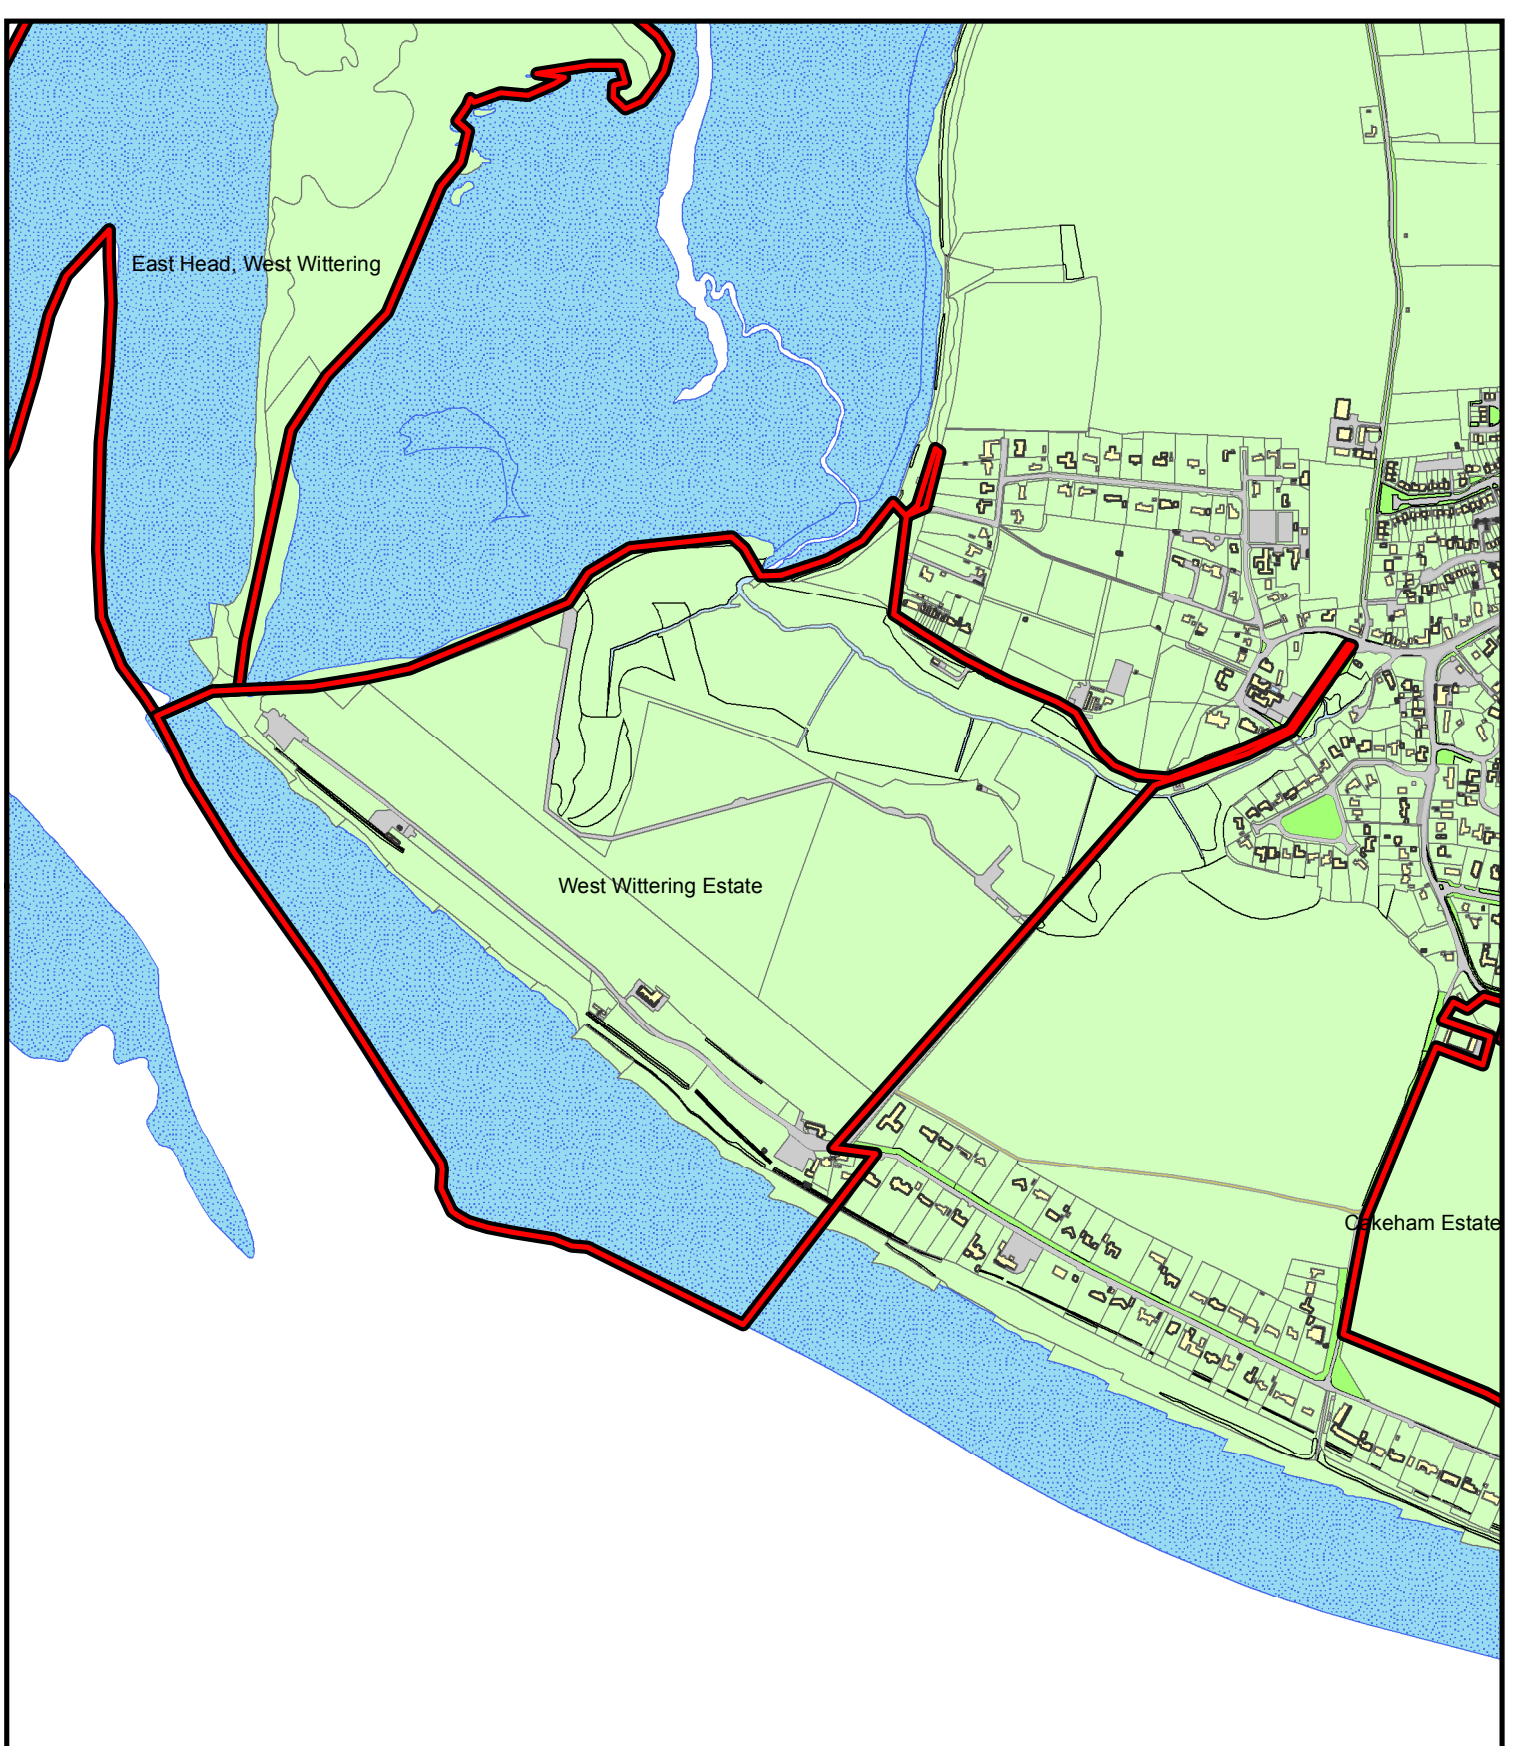

CDC PSPO – Control of Dogs 2017 - Fouling of Land by Dogs

Scale: 1:3,700

Plan 4

Date: 25/01/2017

Author: Mark Jennings

CHICHESTER DISTRICT COUNCIL

Location **Quay Meadow**

CDC PSPO – Control of Dogs 2017 - Fouling of Land by Dogs

Plan 6

Date: 25/01/2017

Author: Mark Jennings

CHICHESTER DISTRICT COUNCIL

Location **Sports Area, Cowdray Ruins**

CDC PSPO – Control of Dogs 2017 - Fouling of Land by Dogs

Scale: 1:1,710

Plan 7

Date: 25/01/2017

Author: Mark Jennings

CHICHESTER DISTRICT COUNCIL

Location **West Wittering Estate**

CDC PSPO – Control of Dogs 2017 - Fouling of Land by Dogs

Scale: 1:9,030

Plan 8

Date: 25/01/2017

Author: Mark Jennings

CHICHESTER DISTRICT COUNCIL

Location **East Head, West Wittering**

CDC PSPO – Control of Dogs 2017 - Fouling of Land by Dogs

Scale: 1:5,910

Plan 9

Date: 25/01/2017

Author: Mark Jennings