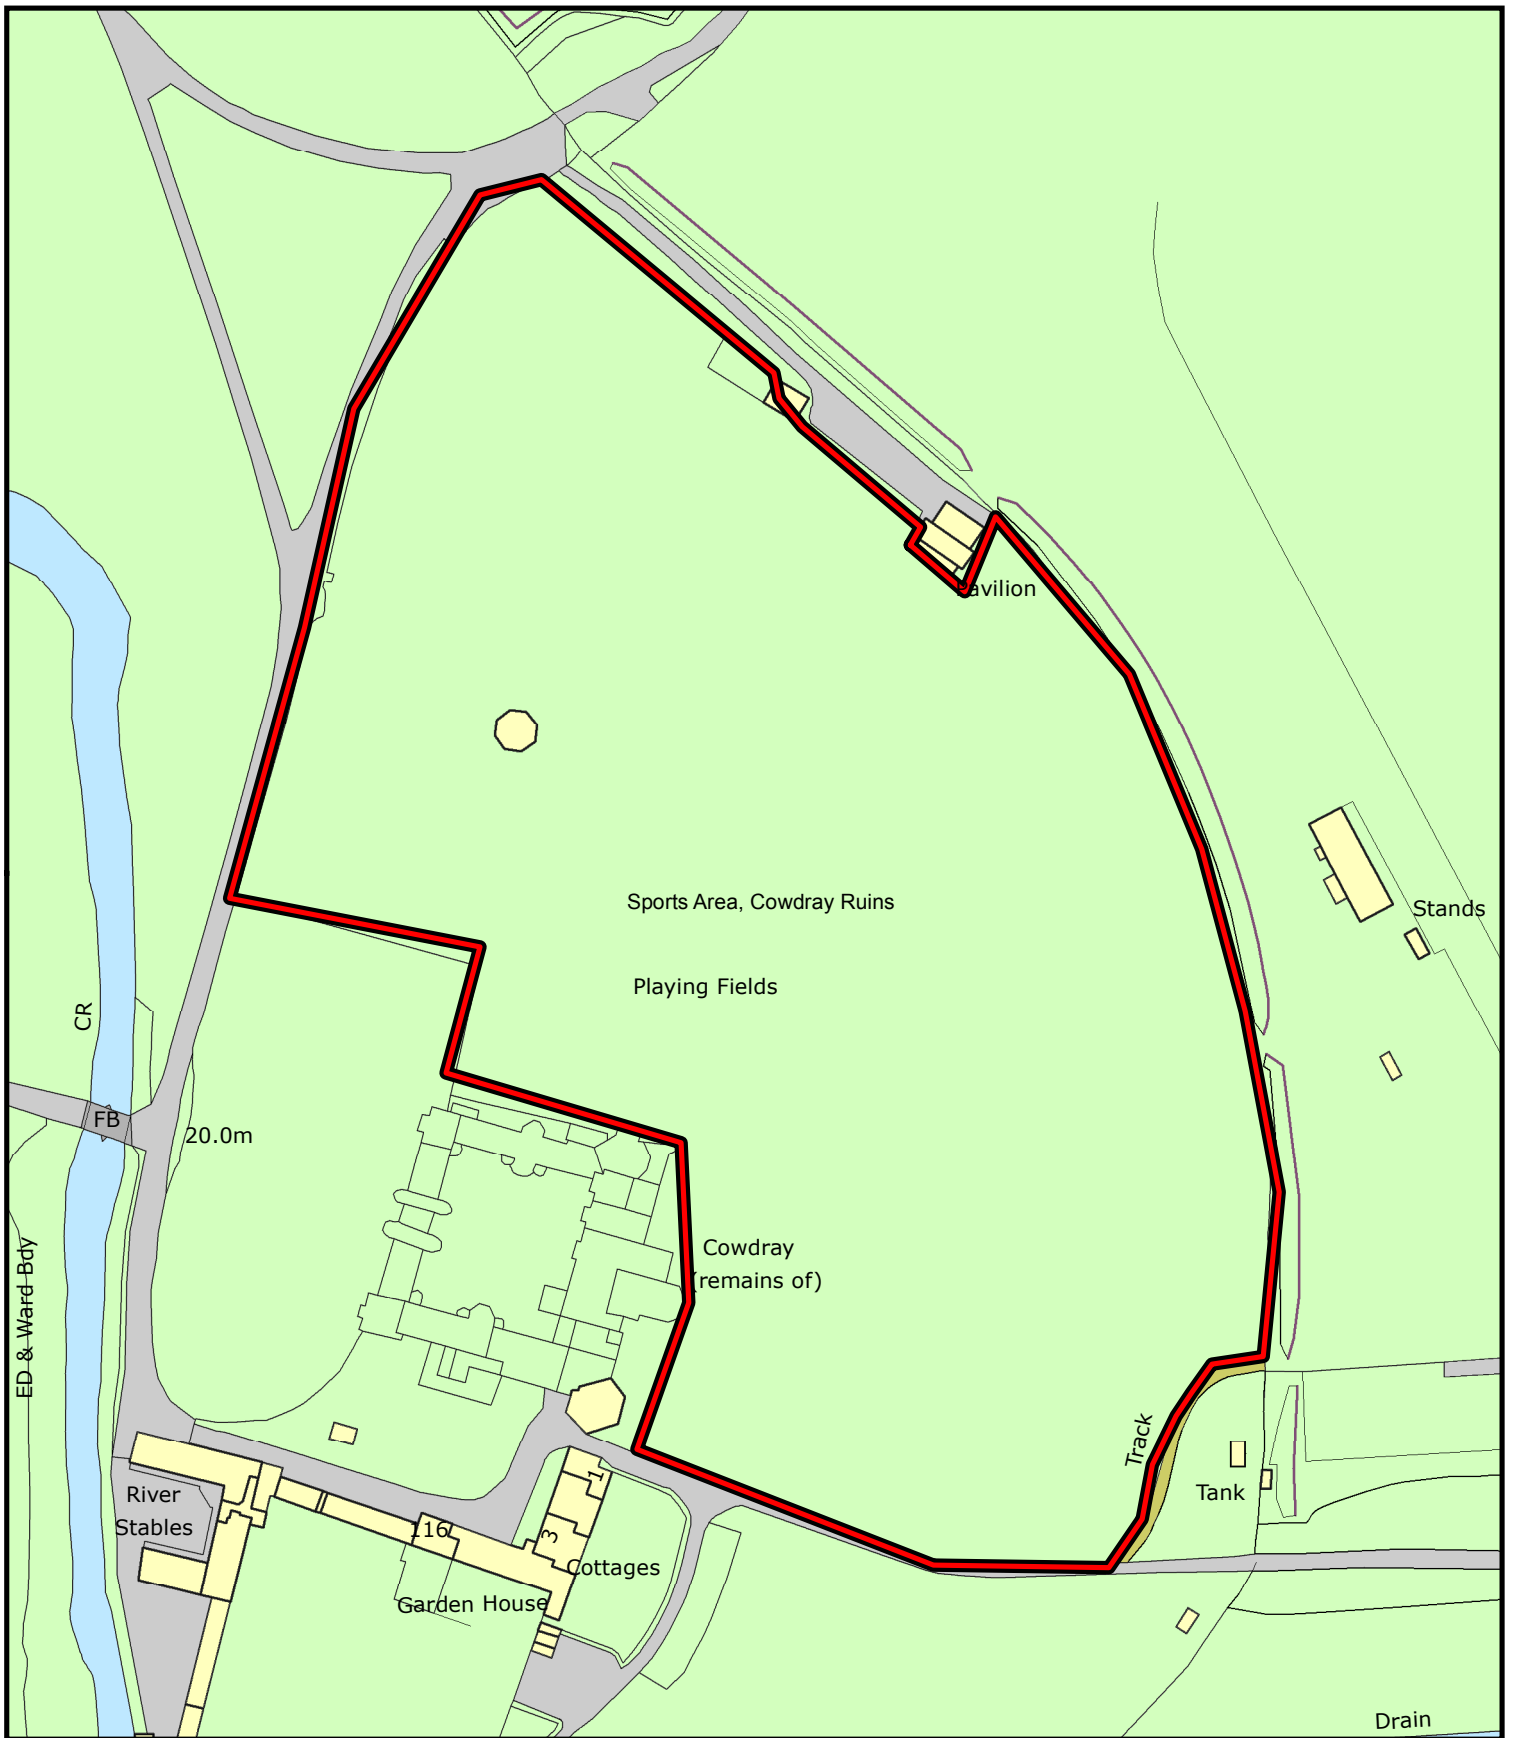

CDC PSPO – Control of Dogs 2017 - Fouling of Land by Dogs

Scale: 1:3,700

Plan 4

Date: 25/01/2017

Author: Mark Jennings

CHICHESTER DISTRICT COUNCIL

Location **Quay Meadow**

CDC PSPO – Control of Dogs 2017 - Fouling of Land by Dogs

Scale: 1:450

Plan 5

Date: 25/01/2017

Author: Mark Jennings

CHICHESTER DISTRICT COUNCIL

Location **Brandy Hole Copse**

CDC PSPO – Control of Dogs 2017 - Fouling of Land by Dogs

Scale: 1:3,810

Plan 6

Date: 25/01/2017

Author: Mark Jennings

CHICHESTER DISTRICT COUNCIL

Location **Sports Area, Cowdray Ruins**

CDC PSPO – Control of Dogs 2017 - Fouling of Land by Dogs

Scale: 1:1,710

Plan 7

Author: Mark Jennings

CHICHESTER DISTRICT COUNCIL

Location **East Head, West Wittering**

CDC PSPO – Control of Dogs 2017 - Fouling of Land by Dogs

Scale: 1:5,910

Plan 9

Date: 25/01/2017

Author: Mark Jennings